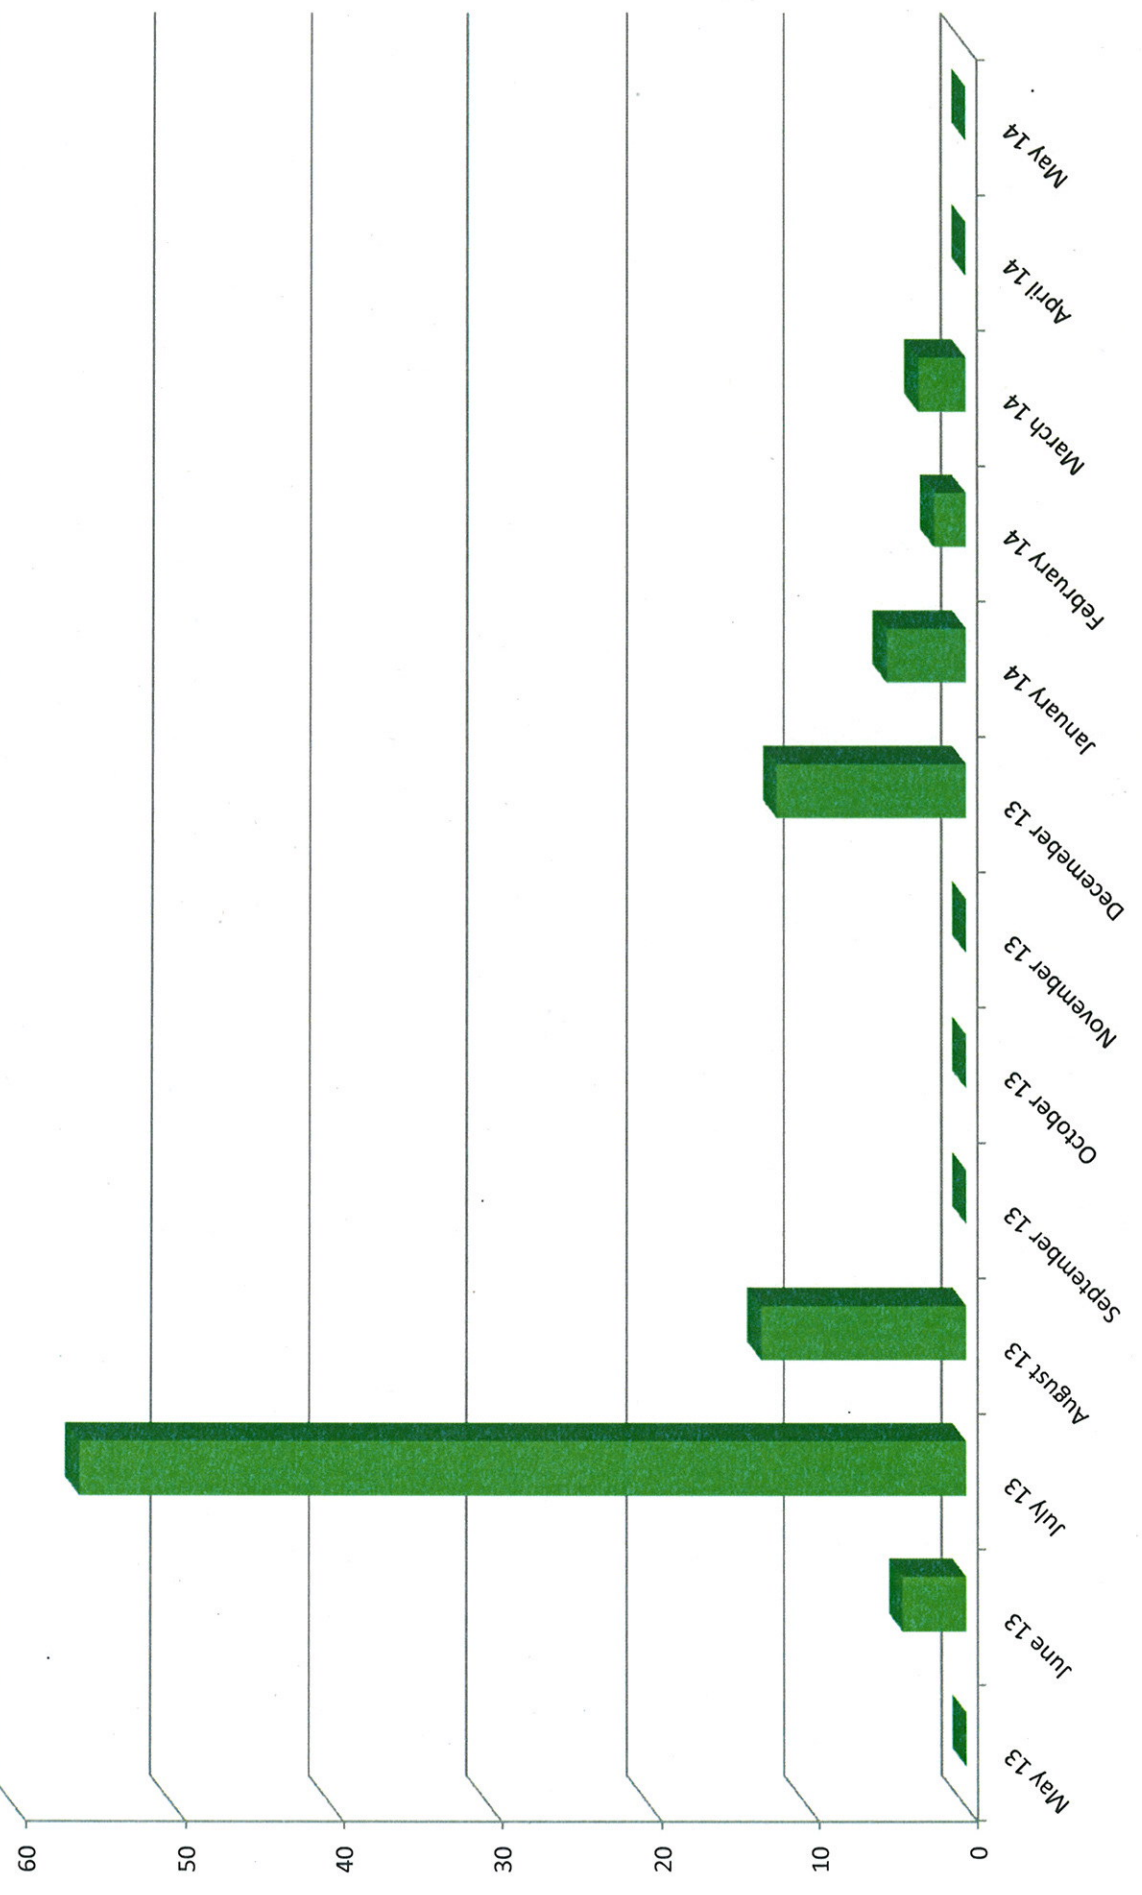

# Breakdown of Bryn Compost Odour Complaints 1st May 2013 to 26th May 2014

	Total Odour Complaints	Complaints not attended	Substantiated Compost Odours	Farm Odours	No odour detected	Compost events
May 13	21	21	0	0	0	0
June 13	59	41	4	14	0	1
July 13	141	52	56	13	20	5
August 13	70	41	13	8	8	1
September 13	21	17	0	0	4	0
October 13	29	25	0	4	0	0
November 13	26	20	0	6	0	0
Decemeber 13	34	22	12	0	0	2
January 14	33	28	5	4	0	1
February 14	12	10	2	0	0	1
March 14	25	12	3	10	0	1
April 14	13	13	0	0	0	0
May 14	13	13	0	0	0	0

# Total Odour Complaints

1st May 2013 to 26 May 2014

# Farm Odours Detected

1st May 2013 to 26 May 2014

**NO COMPLAINTS & COMPLAINANTS BY LOCATION**  
**1 January - 26 May 2014**  
**(96 COMPLAINTS, 33 COMPLAINANTS)**

# Total Odour Complaints May 2012 to May 2014