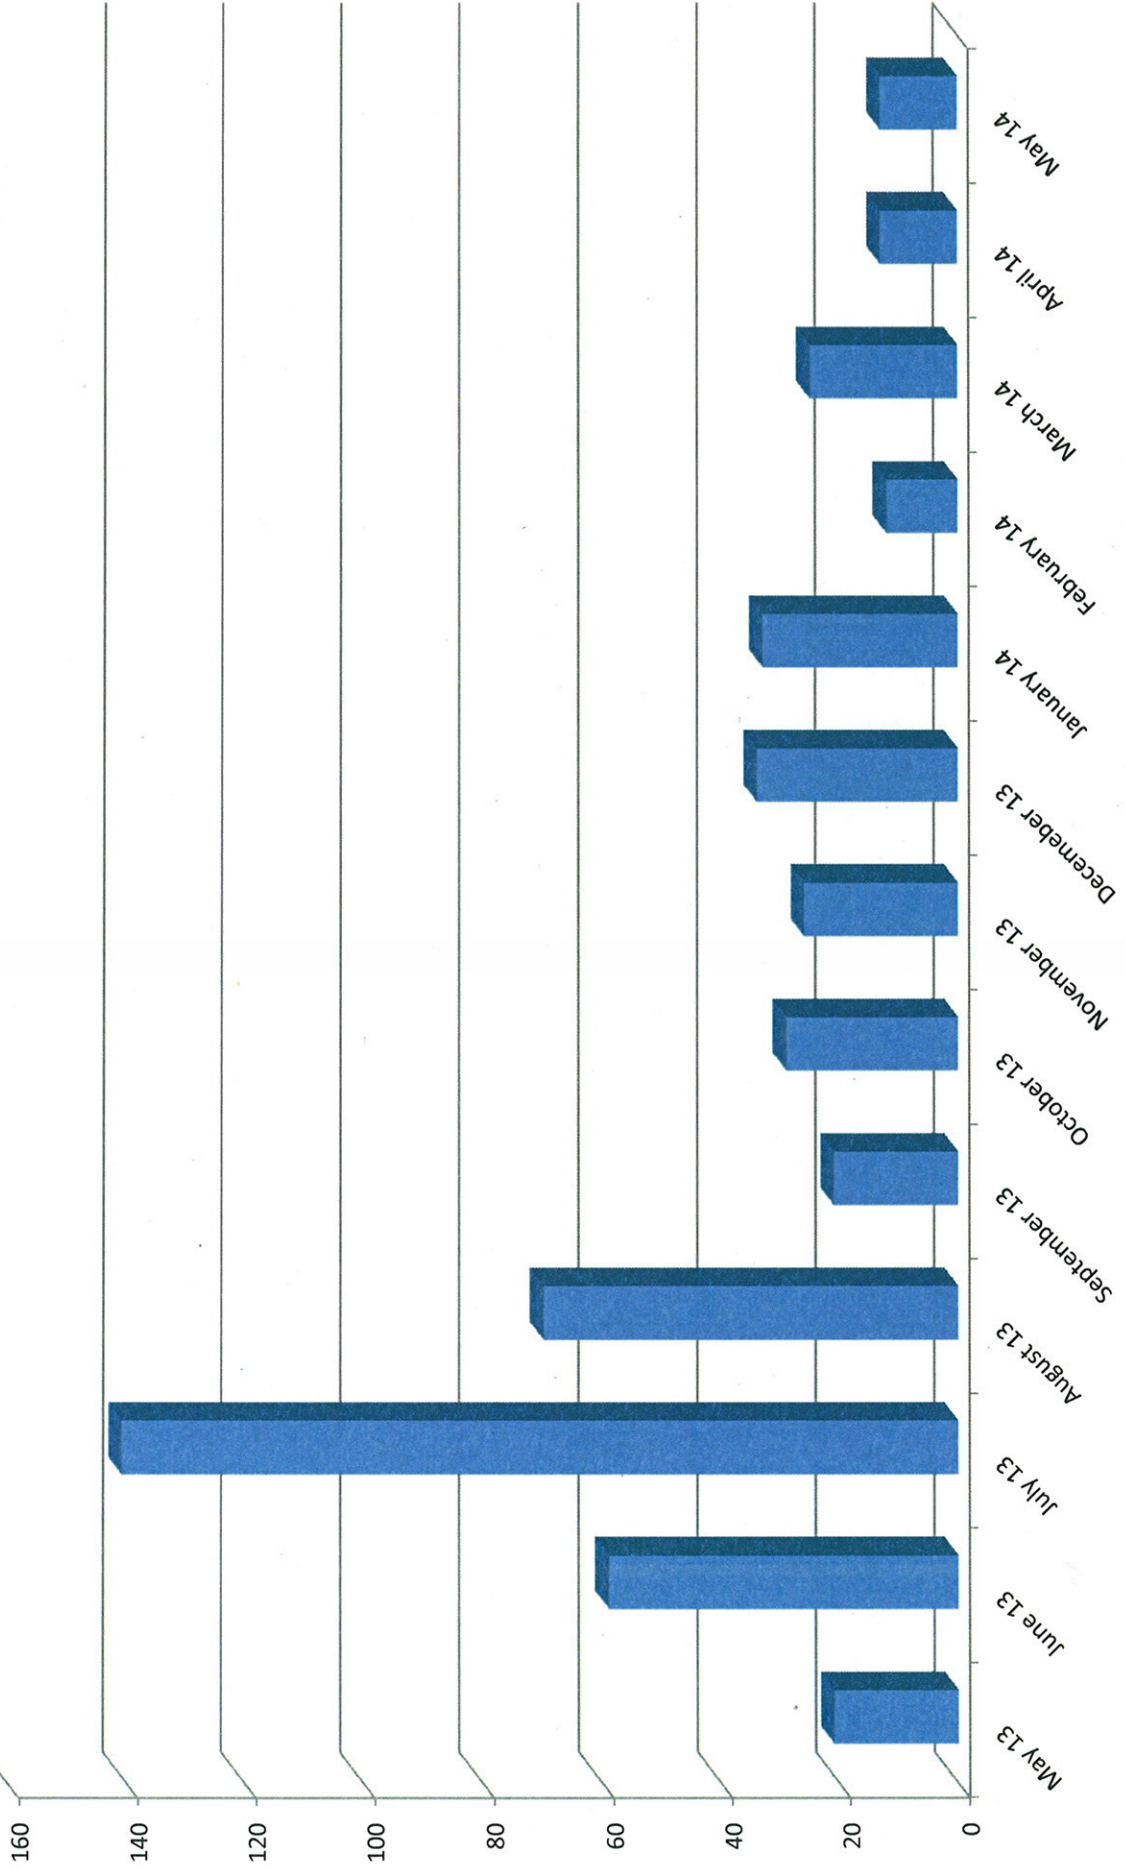

# Breakdown of Bryn Compost Odour Complaints 1st May 2013 to 26th May 2014

	Total Odour Complaints	Complaints not attended	Substantiated Compost Odours	Farm Odours	No odour detected	Compost events
May 13	21	21	0	0	0	0
June 13	59	41	4	14	0	1
July 13	141	52	56	13	20	5
August 13	70	41	13	8	8	1
September 13	21	17	0	0	4	0
October 13	29	25	0	4	0	0
November 13	26	20	0	6	0	0
Decemeber 13	34	22	12	0	0	2
January 14	33	28	5	4	0	1
February 14	12	10	2	0	0	1
March 14	25	12	3	10	0	1
April 14	13	13	0	0	0	0
May 14	13	13	0	0	0	0

# Total Odour Complaints

1st May 2013 to 26 May 2014

# Farm Odours Detected

1st May 2013 to 26 May 2014

**NO COMPLAINTS & COMPLAINANTS BY LOCATION**  
**1 January - 26 May 2014**  
**(96 COMPLAINTS, 33 COMPLAINANTS)**

# Total Odour Complaints May 2012 to May 2014