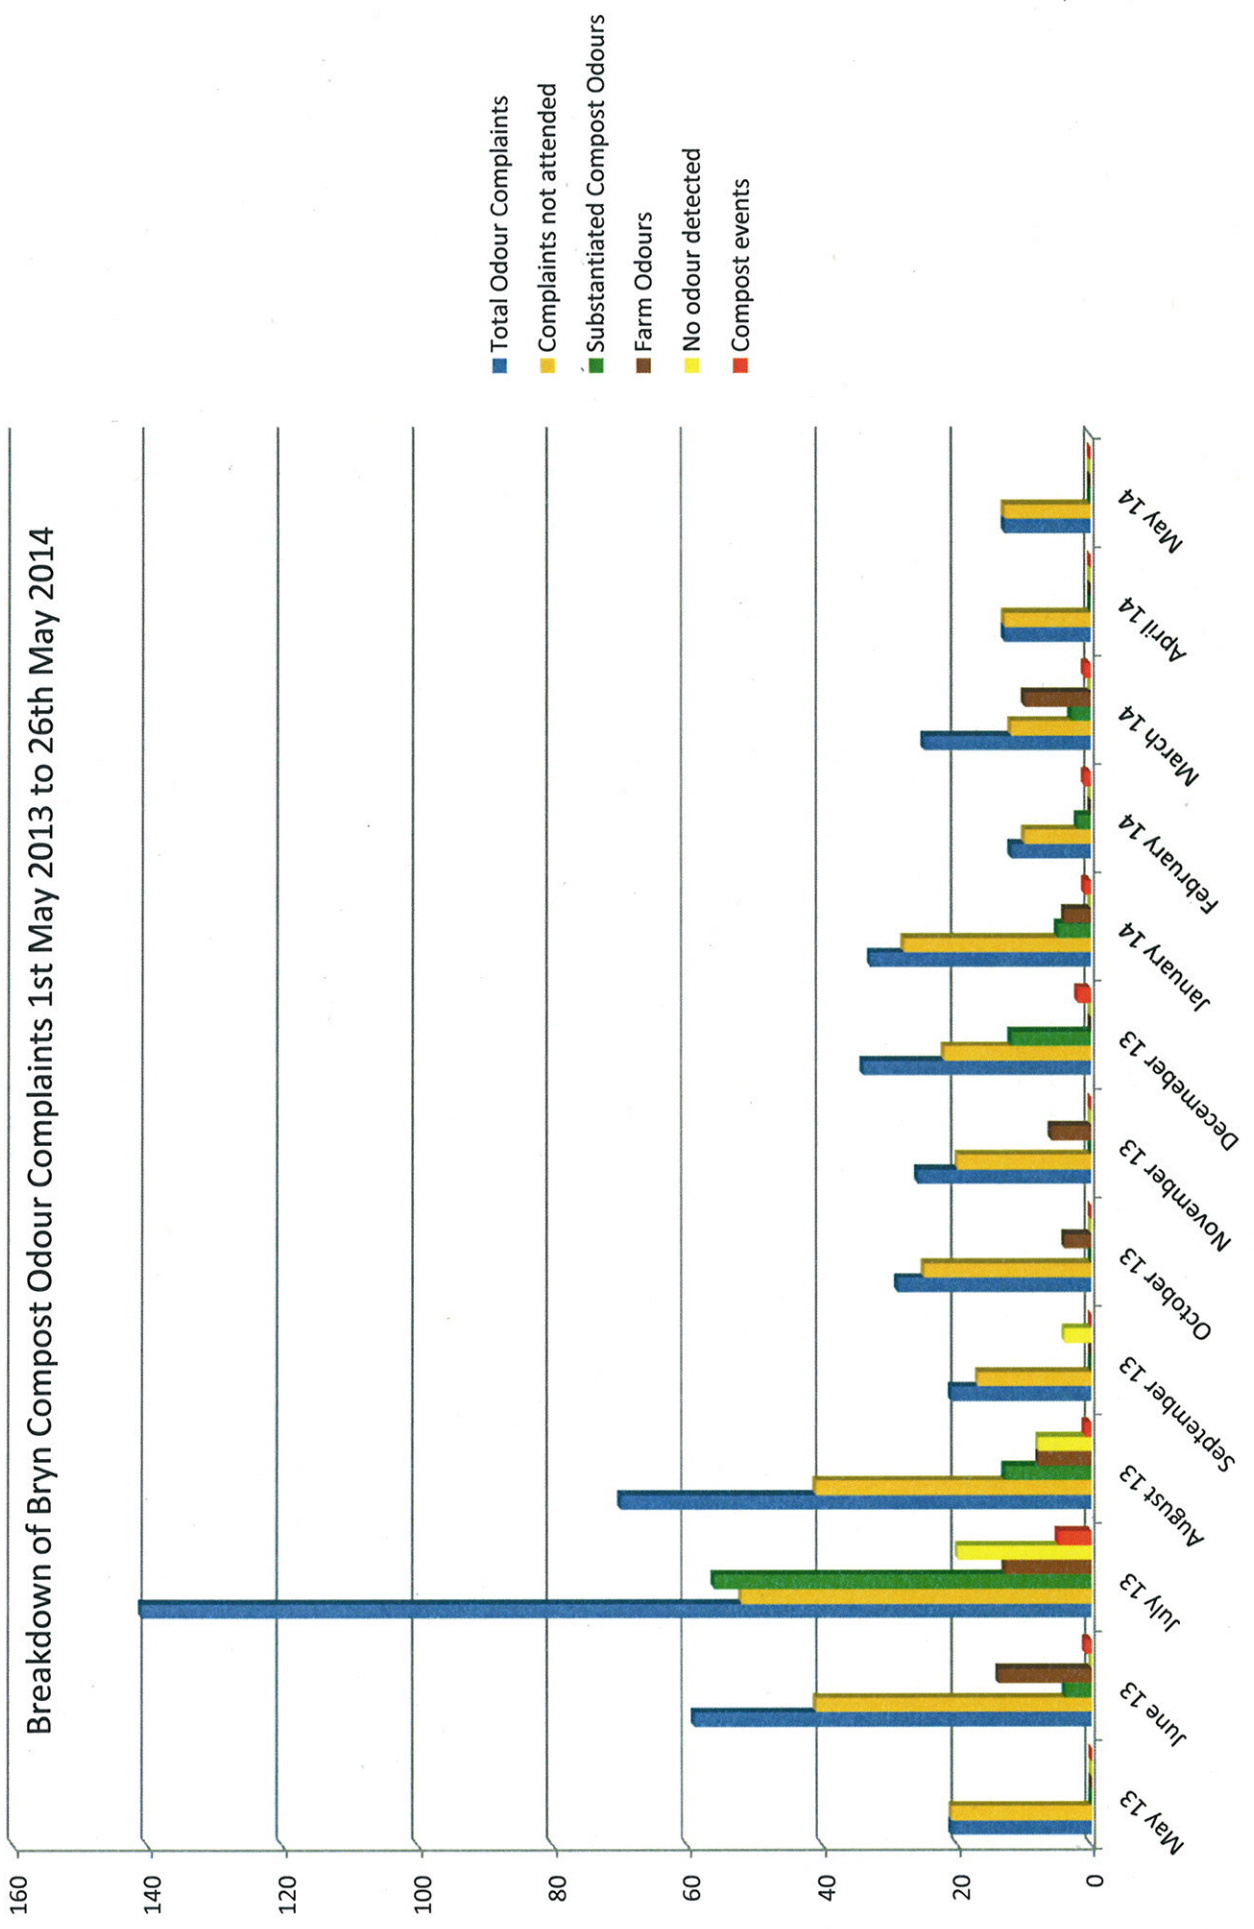

# Breakdown of Bryn Compost Odour Complaints 1st May 2013 to 26th May 2014

	Total Odour Complaints	Complaints not attended	Substantiated Compost Odours	Farm Odours	No odour detected	Compost events
May 13	21	21	0	0	0	0
June 13	59	41	4	14	0	1
July 13	141	52	56	13	20	5
August 13	70	41	13	8	8	1
September 13	21	17	0	0	4	0
October 13	29	25	0	4	0	0
November 13	26	20	0	6	0	0
Decemeber 13	34	22	12	0	0	2
January 14	33	28	5	4	0	1
February 14	12	10	2	0	0	1
March 14	25	12	3	10	0	1
April 14	13	13	0	0	0	0
May 14	13	13	0	0	0	0

# Total Odour Complaints

1st May 2013 to 26 May 2014

# Farm Odours Detected

1st May 2013 to 26 May 2014

**NO COMPLAINTS & COMPLAINANTS BY LOCATION**  
**1 January - 26 May 2014**  
**(96 COMPLAINTS, 33 COMPLAINANTS)**

# Total Odour Complaints May 2012 to May 2014