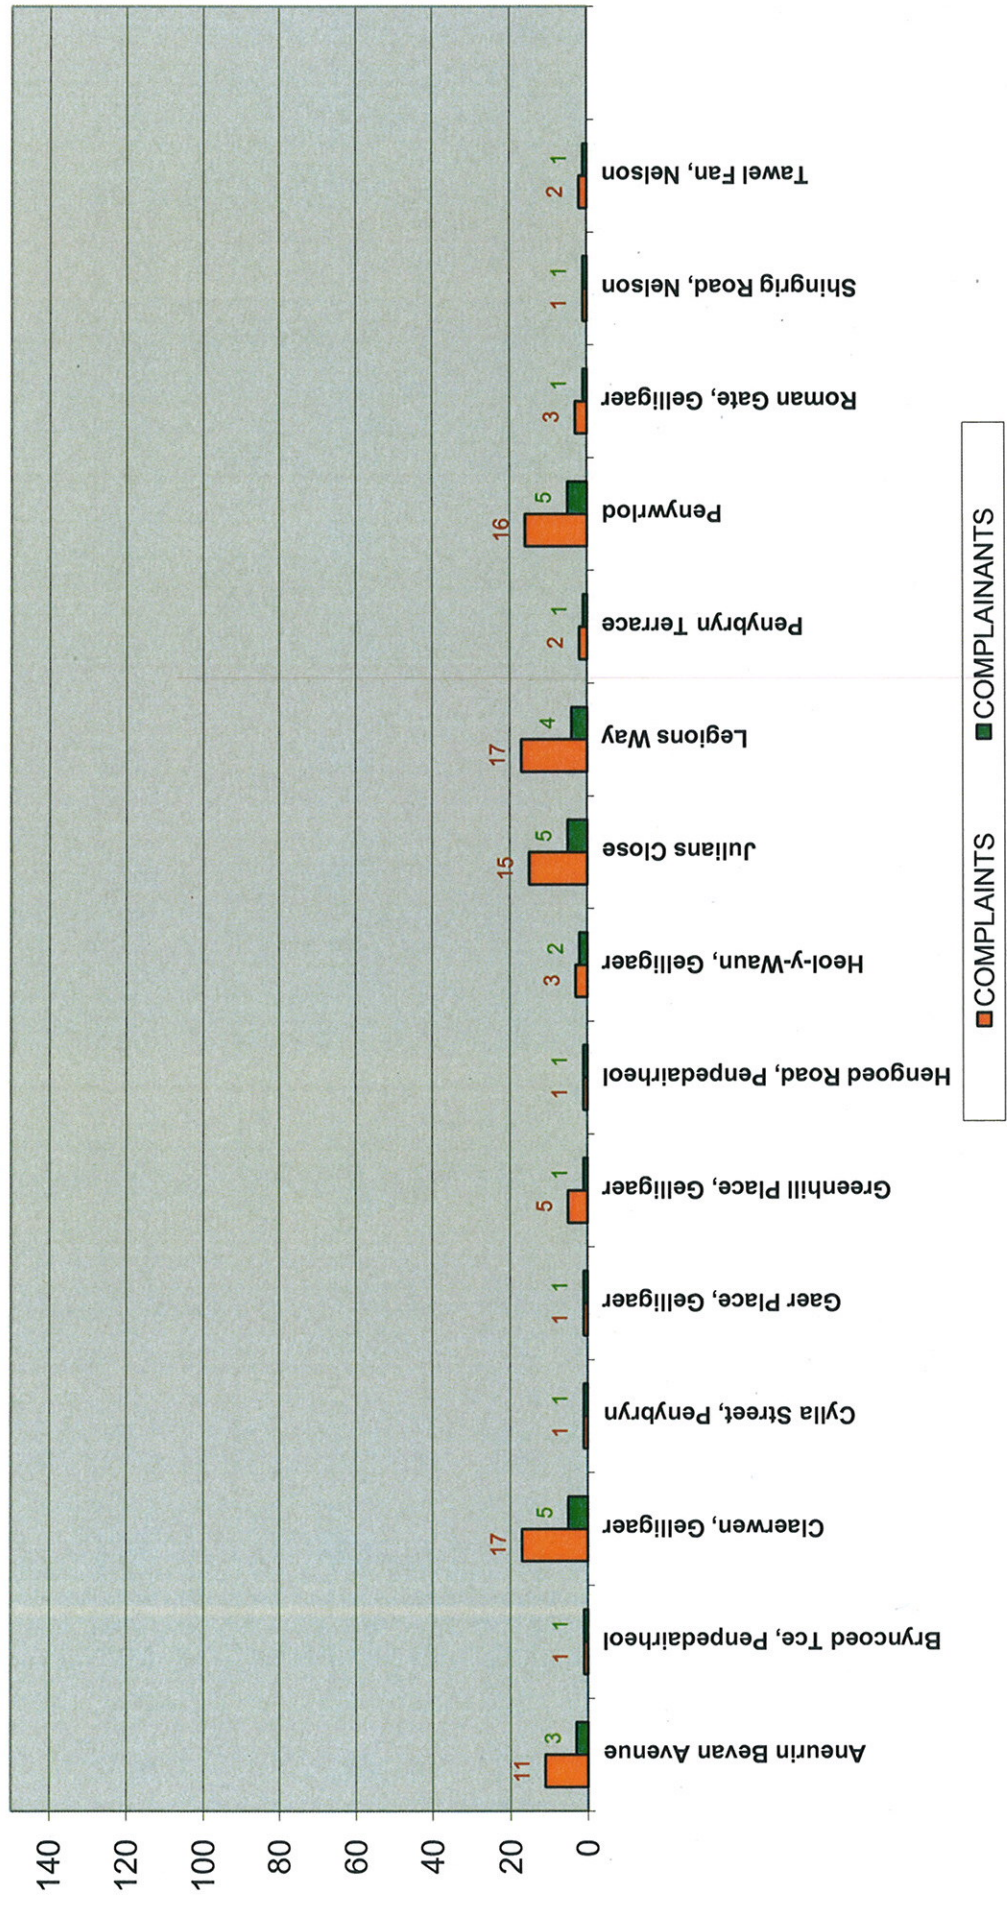

# Breakdown of Bryn Compost Odour Complaints 1st May 2013 to 26th May 2014

	Total Odour Complaints	Complaints not attended	Substantiated Compost Odours	Farm Odours	No odour detected	Compost events
May 13	21	21	0	0	0	0
June 13	59	41	4	14	0	1
July 13	141	52	56	13	20	5
August 13	70	41	13	8	8	1
September 13	21	17	0	0	4	0
October 13	29	25	0	4	0	0
November 13	26	20	0	6	0	0
Decemeber 13	34	22	12	0	0	2
January 14	33	28	5	4	0	1
February 14	12	10	2	0	0	1
March 14	25	12	3	10	0	1
April 14	13	13	0	0	0	0
May 14	13	13	0	0	0	0

# Total Odour Complaints

1st May 2013 to 26 May 2014

# Substantiated Compost Odours

1st May 2013 to 26 May 2014

# Farm Odours Detected

1st May 2013 to 26 May 2014

**NO COMPLAINTS & COMPLAINANTS BY LOCATION**  
**1 January - 26 May 2014**  
**(96 COMPLAINTS, 33 COMPLAINANTS)**