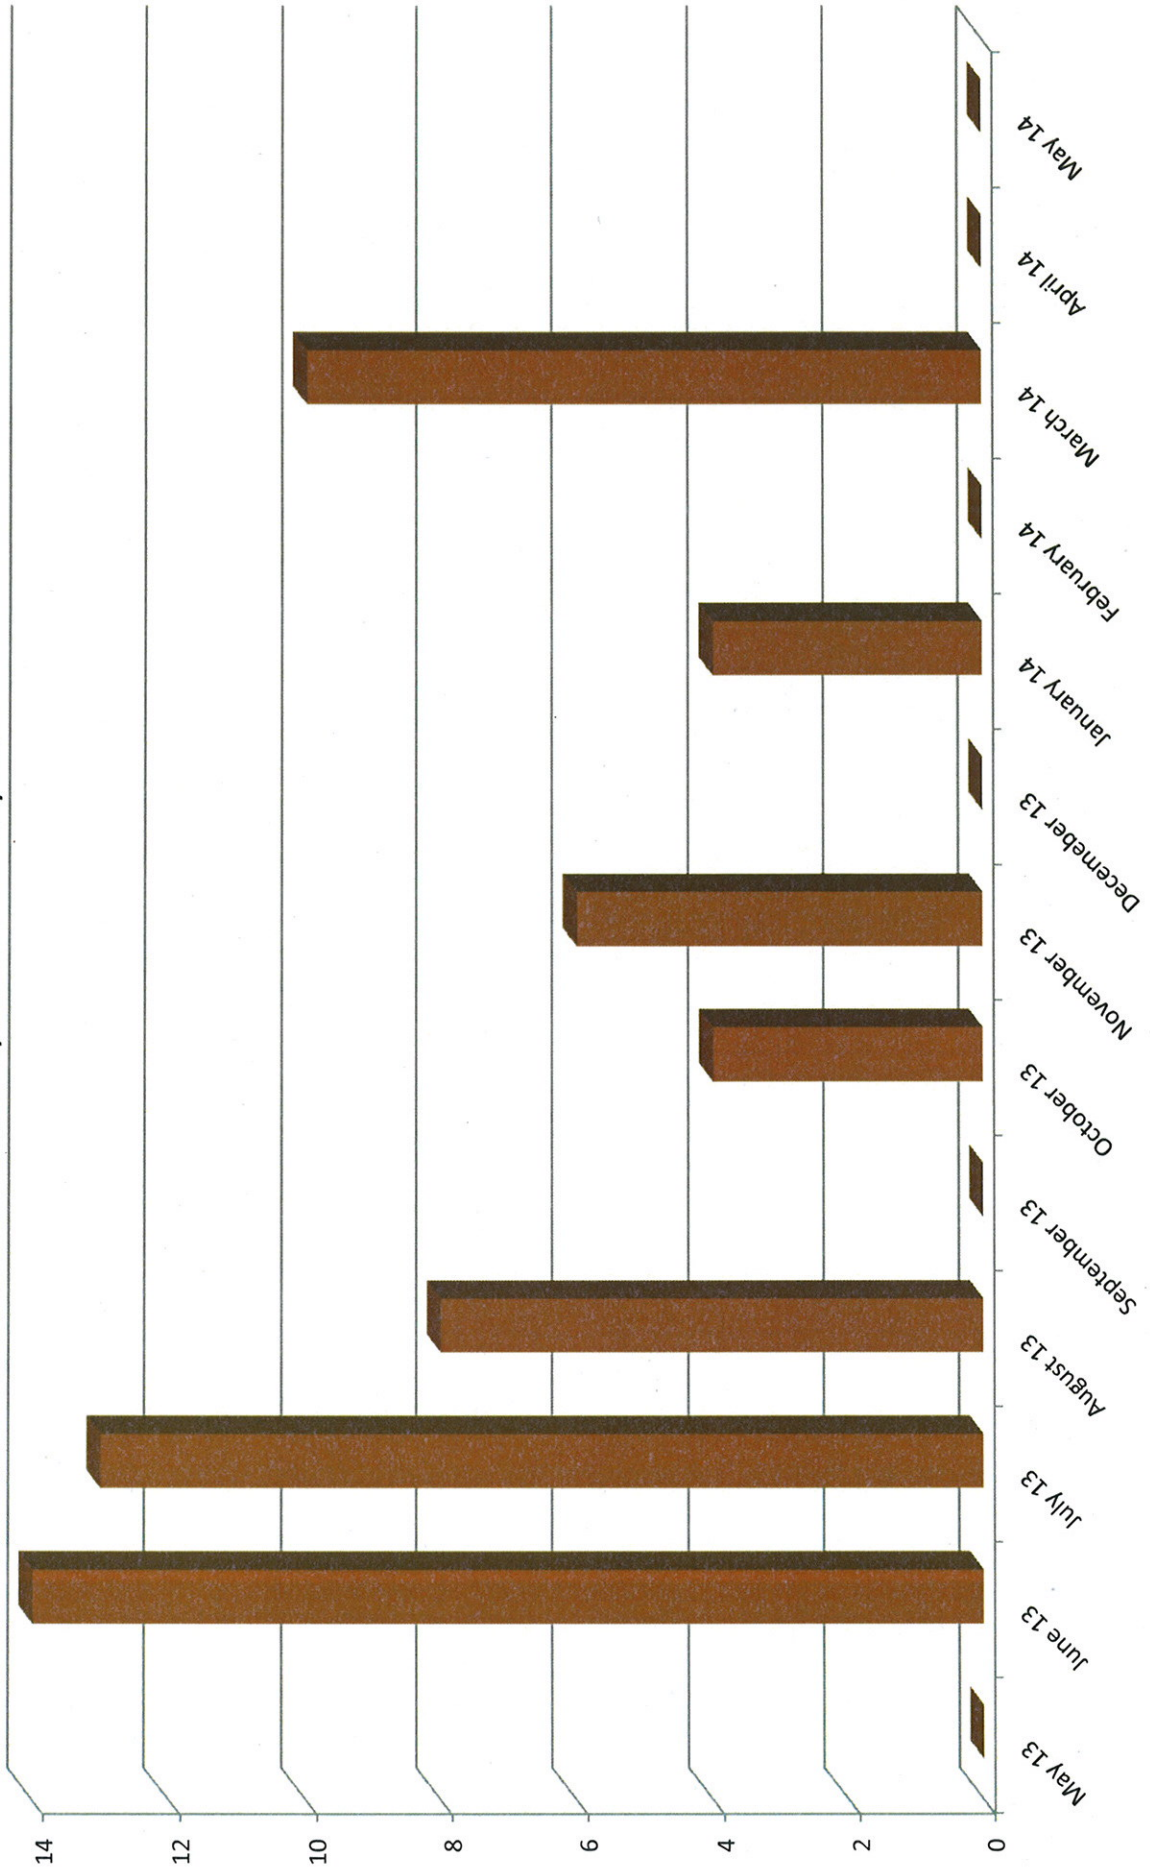

# Breakdown of Bryn Compost Odour Complaints 1st May 2013 to 26th May 2014

	Total Odour Complaints	Complaints not attended	Substantiated Compost Odours	Farm Odours	No odour detected	Compost events
May 13	21	21	0	0	0	0
June 13	59	41	4	14	0	1
July 13	141	52	56	13	20	5
August 13	70	41	13	8	8	1
September 13	21	17	0	0	4	0
October 13	29	25	0	4	0	0
November 13	26	20	0	6	0	0
Decemeber 13	34	22	12	0	0	2
January 14	33	28	5	4	0	1
February 14	12	10	2	0	0	1
March 14	25	12	3	10	0	1
April 14	13	13	0	0	0	0
May 14	13	13	0	0	0	0

# Total Odour Complaints

1st May 2013 to 26 May 2014

# Farm Odours Detected

1st May 2013 to 26 May 2014

**NO COMPLAINTS & COMPLAINANTS BY LOCATION**  
**1 January - 26 May 2014**  
**(96 COMPLAINTS, 33 COMPLAINANTS)**

# Total Odour Complaints May 2012 to May 2014